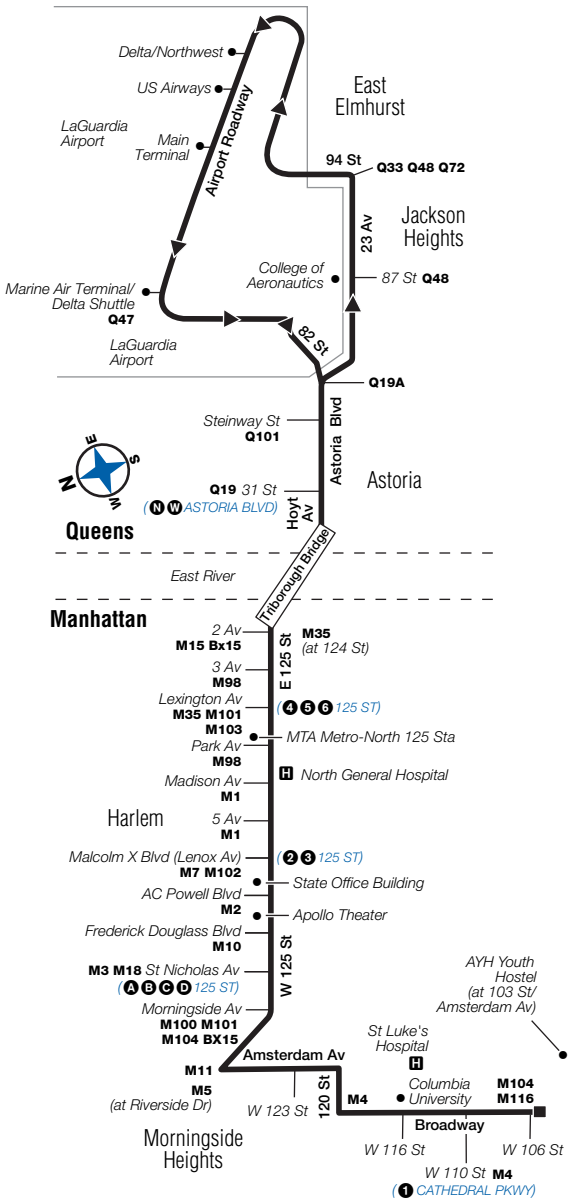

M60 LEGEND

- Terminal
- **Q48** Bus Transfer Point
- **(5)** STATION NAME
- Subway Connection

ma060a06110_cs

**For travel information, call 718-330-1234
or visit www.mta.info**