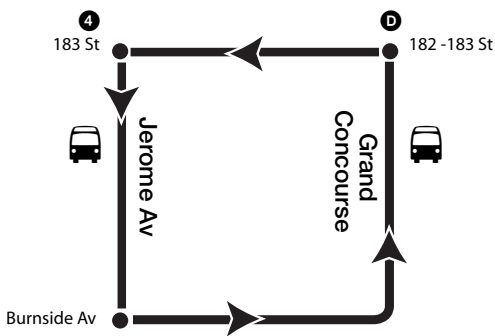

4

ALL TIMES

183 St station closed for rehabilitation

Beginning 5 AM Mon, Mar 5
to 5 AM Mon, Jul 16

Use the Burnside Av **4** or 182-183 Sts **D** stations instead.

For service from 183 St, take the **Bx32** bus to Burnside Av or take the shuttle bus to the Burnside Av **4** or 182-183 Sts **D** station.

For service to 183 St, take the **4** to Burnside Av and transfer to the **Bx32** or shuttle bus or take the **D** to 182-183 Sts and transfer to the shuttle bus.

Shuttle bus map

MTA Capital Plan
Building for the
Second Hundred Years.

Closing the station in both directions assures completion of the work in the shortest amount of time.